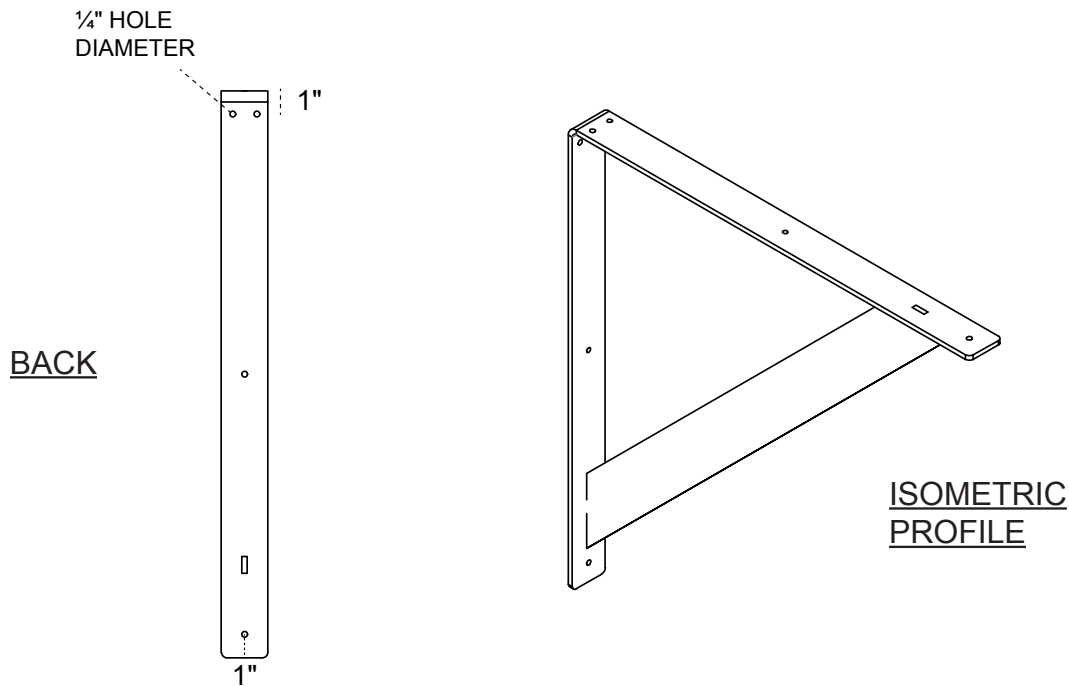

2-INCH W X 24-INCH D X 24-INCH H TRADITIONAL BRACKET

HEAVY-DUTY 1/4" THICK

AVAILABLE IN:
STAINLESS STEEL
ZINC PLATED STEEL
POWDER COATED BLACK

BKTM02X24X24TRSS
BKTM02X24X24TRCRS
BKTM02X24X24TRPBL

P:866.607.0453 | F: 866.591.3143
2300 W. Main St. | Clarksville, TX 75426
sales@ekenamillwork.com | www.ekenamillwork.com