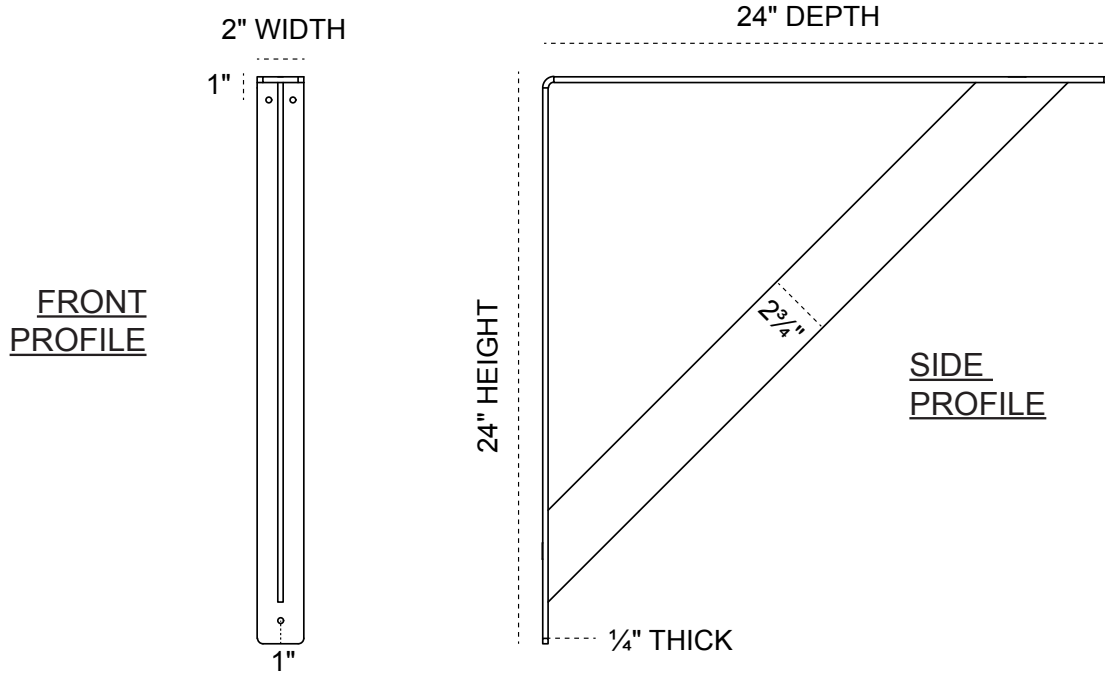

2-INCH W X 24-INCH D X 24-INCH H TRADITIONAL BRACKET

HEAVY-DUTY 1/4" THICK

AVAILABLE IN:
STAINLESS STEEL
ZINC PLATED STEEL
POWDER COATED BLACK

BKTM02X24X24TRSS
BKTM02X24X24TRCRS
BKTM02X24X24TRPBL

P:866.607.0453 | F: 866.591.3143
2300 W. Main St. | Clarksville, TX 75426
sales@ekenamillwork.com | www.ekenamillwork.com